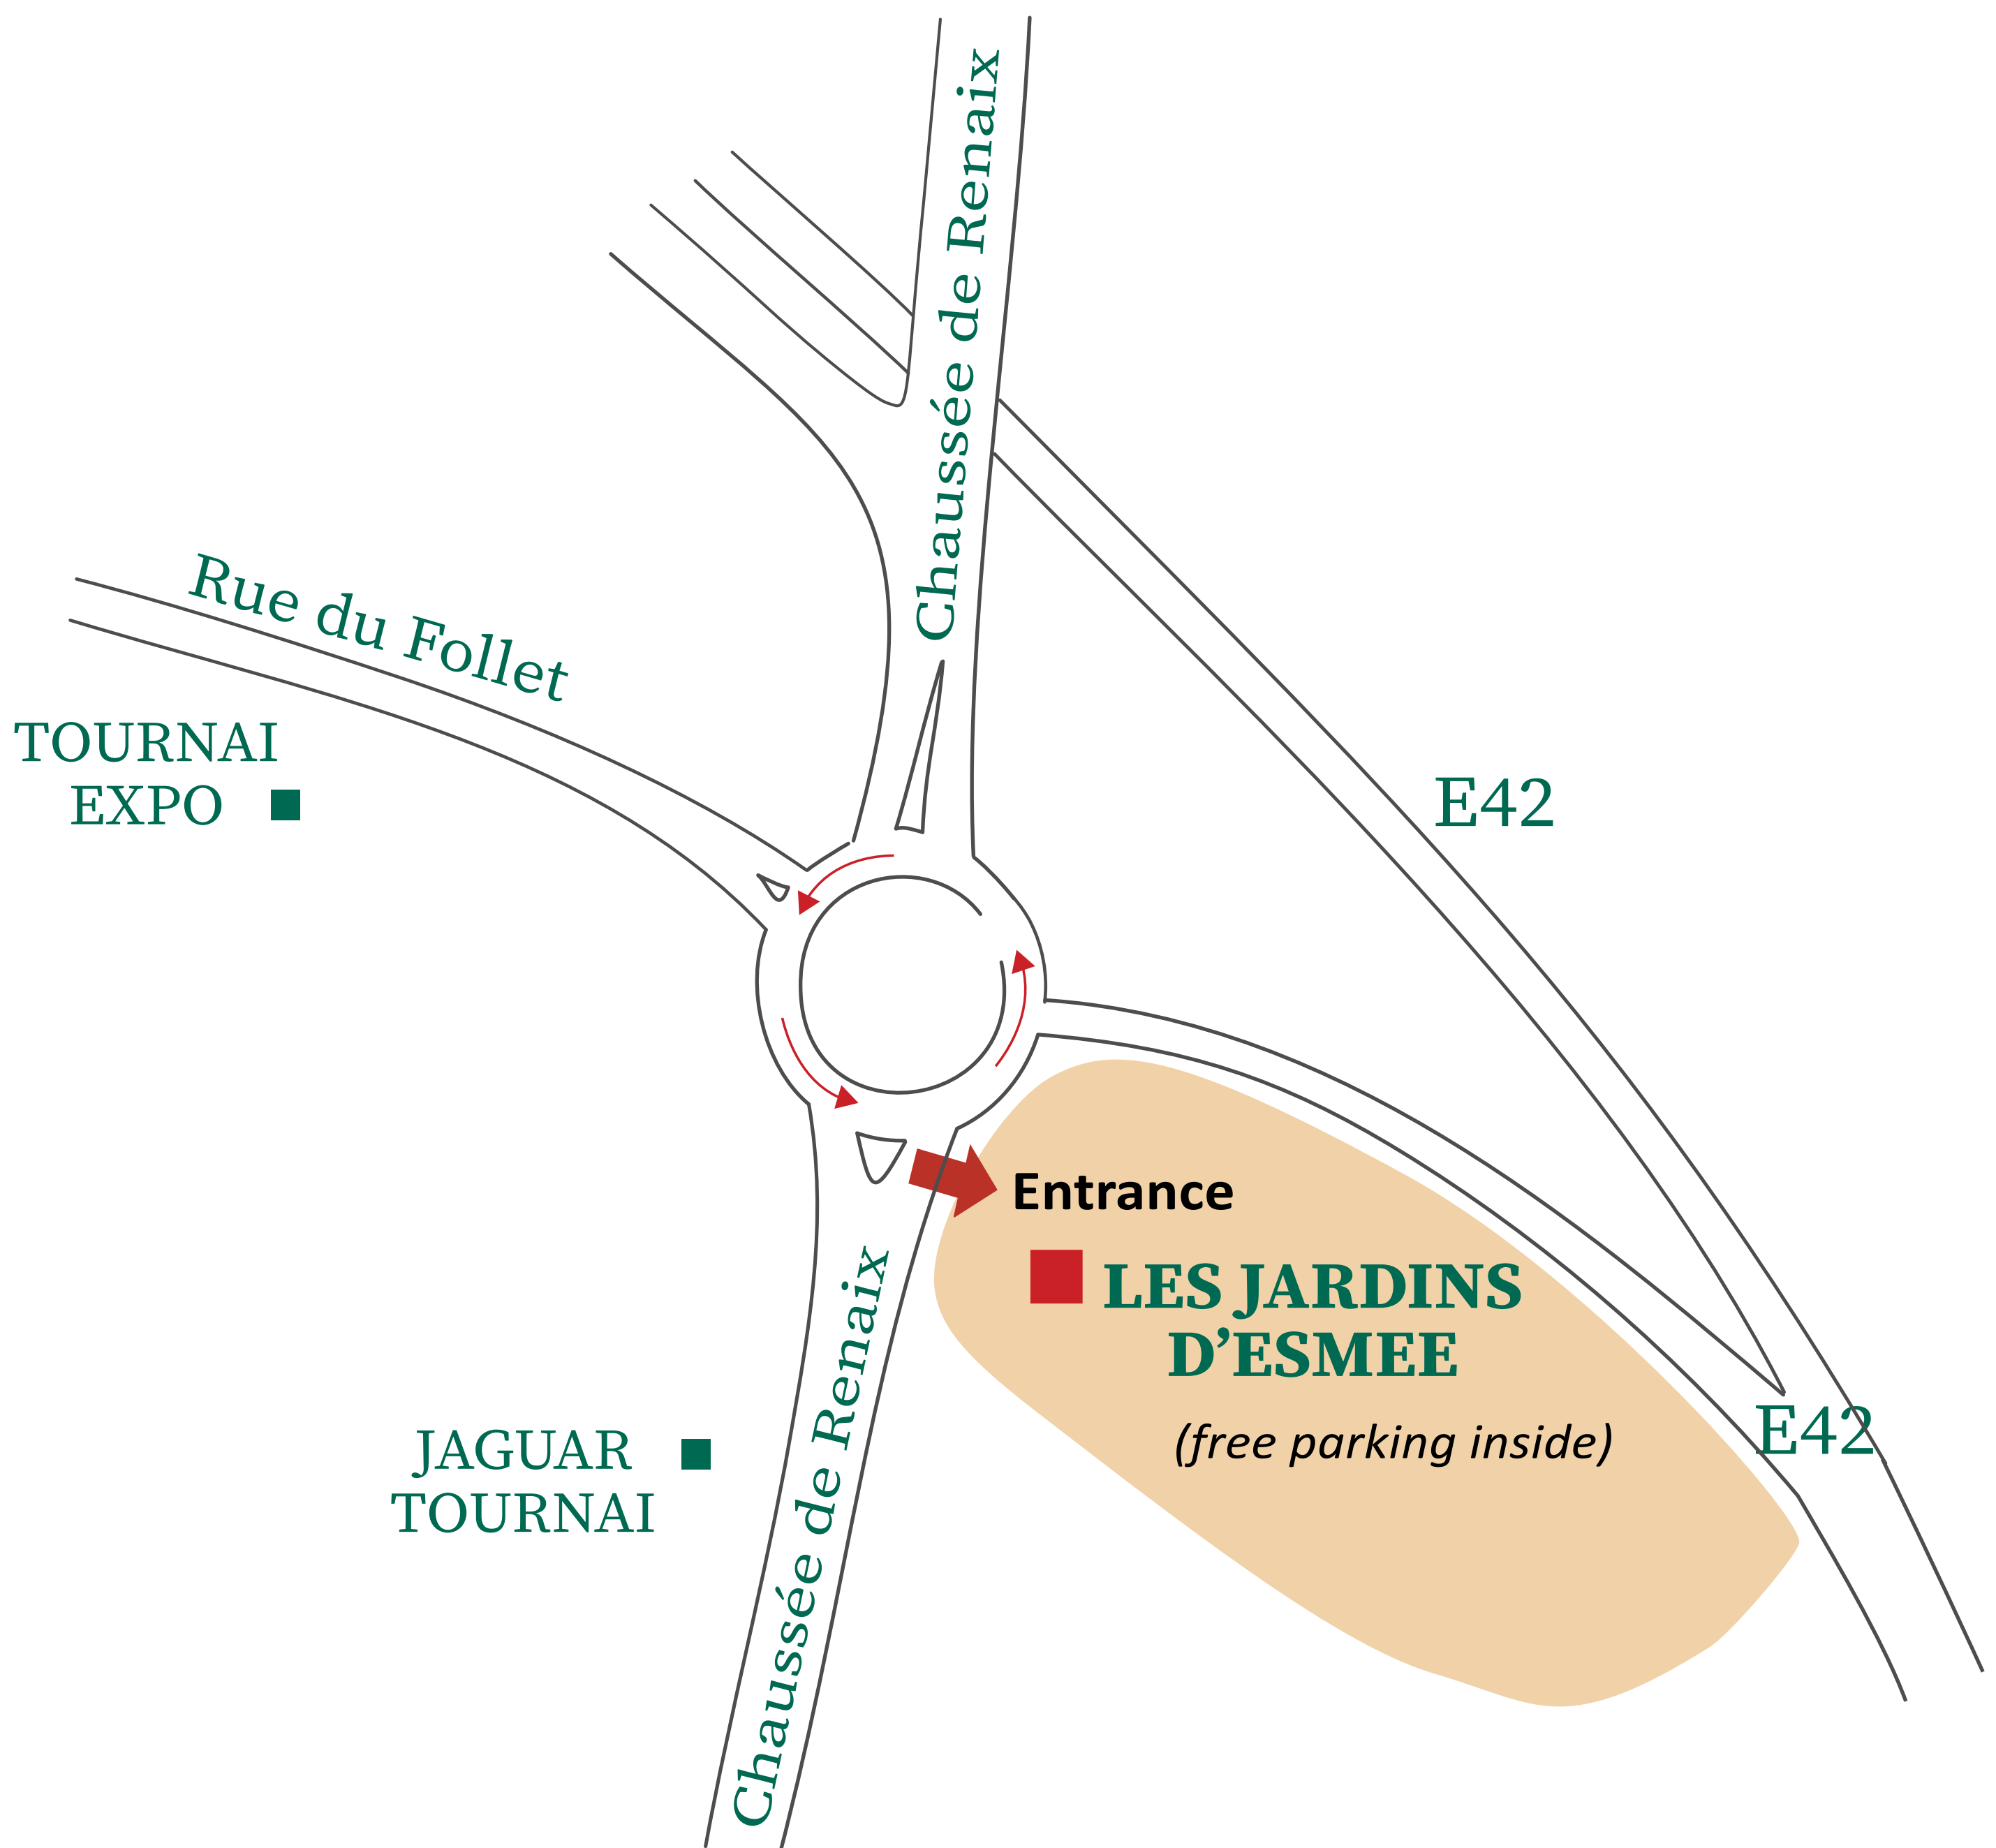


LES JARDINS D'ESMEE

WHERE TO FIND US

We are situated:

Chaussée de Renaix, 7540
Rumillies-Tournai | Hainaut | Belgique
|at the roundabout for Tournai Expo

mail@jardinsdesmee.be

NATURALLY GOOD. NATURALLY GROWN.